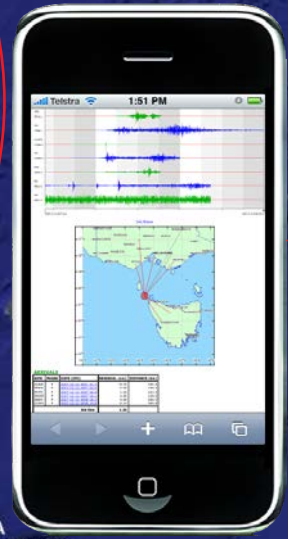

(above) eqLogger detects triggers, sends to eqWatch

SMS ALERT
07-12-12 0837
144.4 -40.5 ML3.9
76km NW Smtlhton
sdl 23 arrr6
CLAW 51.3 16143
MARG 53.5 5951
FRIM 56.8 7001
DROM 59.0 6565
JENM 65.2 593
CCRM 74.8 366

(left) eqWatch declares event, sends email SMS

(left) eqWatch creates web bulletin, viewed on PC or mobile web browser

Supplied pre-installed on a desktop or rack-mount PC

Image NASA
Image © 2008 TerraMetrics
Image © 2008 DigitalGlobe

©2008 Google™

Network Manager a simple web interface to edit station and place names, view network state-of-health, extract data from archive, and extract earthquake lists from the database

eqLogger continuous data processing, display, archive, and triggering

eqWatch triggered data processing, automatic location & magnitude determination, realtime email & web bulletin generation