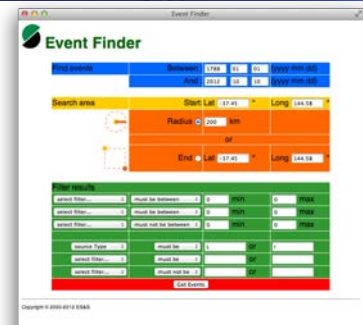

(above) eqLogger detects triggers, sends to eqWatch

SMS ALERT
07-12-12 0837
144.4 -40.5 ML3.9
76km NW Smtlhton
sdl 23 arrr6
CLAW 51.3 16143
MARG 53.5 5951
FRIM 56.8 7001
DROM 59.0 6565
JENM 65.2 593
CCRM 74.8 366

(left) eqWatch declares event, sends email SMS

(left) eqWatch creates web bulletin, viewed on PC or mobile web browser

Supplied pre-installed on a desktop or rack-mount PC

Image NASA
Image © 2008 TerraMetrics
Image © 2008 DigitalGlobe

©2008 Google™

Network Manager a simple web interface to edit station and place names, view network state-of-health, extract data from archive, and extract earthquake lists from the database

eqLogger continuous data processing, display, archive, and triggering

eqWatch triggered data processing, automatic location & magnitude determination, realtime email & web bulletin generation